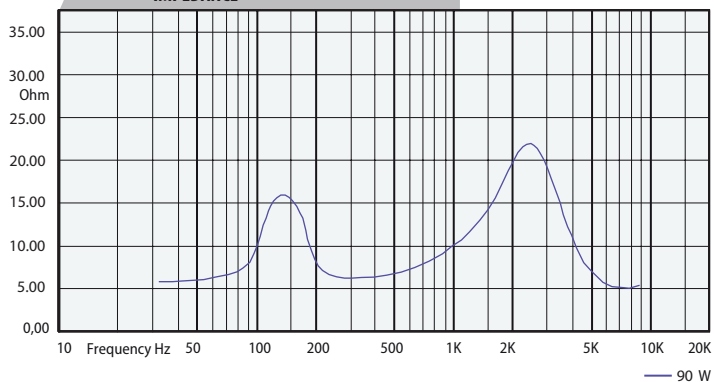

iPlay 6 Wall mount plastic loudspeakers

FREQUENCY DIAGRAMS

TECHNICAL SPECIFICATIONS

Rated power	90 W (8 Ω)
Sensitivity	87 dB (1 W/1 m)
Maximum SPL	110 dB (Pmax /1 m) at 4711 Hz
Frequency response	70 Hz – 20 kHz
Dispersion at 1000 Hz	165° (H) x 133° (V)
Driver dimensions	6" (152 mm) woofer, 1,5" (38 mm) tweeter
Dimensions	285 mm x 195 mm x 200 mm
Weight	3,2 kg
Material	Polypropylene housing with aluminum grill, U bracket – metal
Colour	Papyrus white (RAL 9018) or Black (RAL 9017)

FREQUENCY RESPONSE

IMPEDANCE

HORIZONTAL / VERTICAL POLAR DIAGRAMS

— Horizontal — Vertical