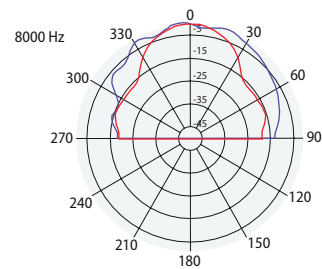

iPlay 6 Wall mount plastic loudspeakers

FREQUENCY DIAGRAMS

TECHNICAL SPECIFICATIONS

Rated power	90 W (8 Ω)
Sensitivity	87 dB (1 W/1 m)
Maximum SPL	110 dB (Pmax /1 m) at 4711 Hz
Frequency response	70 Hz – 20 kHz
Dispersion at 1000 Hz	165° (H) x 133° (V)
Driver dimensions	6" (152 mm) woofer, 1,5" (38 mm) tweeter
Dimensions	285 mm x 195 mm x 200 mm
Weight	3,2 kg
Material	Polypropylene housing with aluminum grill, U bracket – metal
Colour	Papyrus white (RAL 9018) or Black (RAL 9017)

FREQUENCY RESPONSE

IMPEDANCE

HORIZONTAL / VERTICAL POLAR DIAGRAMS

— Horizontal — Vertical