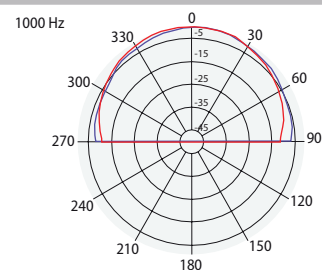

iPlay 6 Wall mount plastic loudspeakers

FREQUENCY DIAGRAMS

TECHNICAL SPECIFICATIONS

Rated power	90 W (8 Ω)
Sensitivity	87 dB (1 W/1 m)
Maximum SPL	110 dB (Pmax /1 m) at 4711 Hz
Frequency response	70 Hz – 20 kHz
Dispersion at 1000 Hz	165° (H) x 133° (V)
Driver dimensions	6" (152 mm) woofer, 1,5" (38 mm) tweeter
Dimensions	285 mm x 195 mm x 200 mm
Weight	3,2 kg
Material	Polypropylene housing with aluminum grill, U bracket – metal
Colour	Papyrus white (RAL 9018) or Black (RAL 9017)

FREQUENCY RESPONSE

IMPEDANCE

HORIZONTAL / VERTICAL POLAR DIAGRAMS

— Horizontal — Vertical