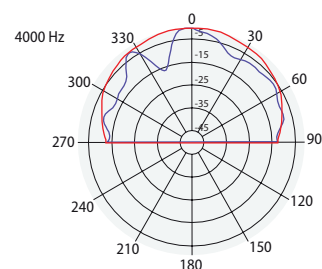

iPlay 6 Wall mount plastic loudspeakers

FREQUENCY DIAGRAMS

TECHNICAL SPECIFICATIONS

Rated power	90 W (8 Ω)
Sensitivity	87 dB (1 W/1 m)
Maximum SPL	110 dB (Pmax /1 m) at 4711 Hz
Frequency response	70 Hz – 20 kHz
Dispersion at 1000 Hz	165° (H) x 133° (V)
Driver dimensions	6" (152 mm) woofer, 1,5" (38 mm) tweeter
Dimensions	285 mm x 195 mm x 200 mm
Weight	3,2 kg
Material	Polypropylene housing with aluminum grill, U bracket – metal
Colour	Papyrus white (RAL 9018) or Black (RAL 9017)

FREQUENCY RESPONSE

IMPEDANCE

HORIZONTAL / VERTICAL POLAR DIAGRAMS

— Horizontal — Vertical