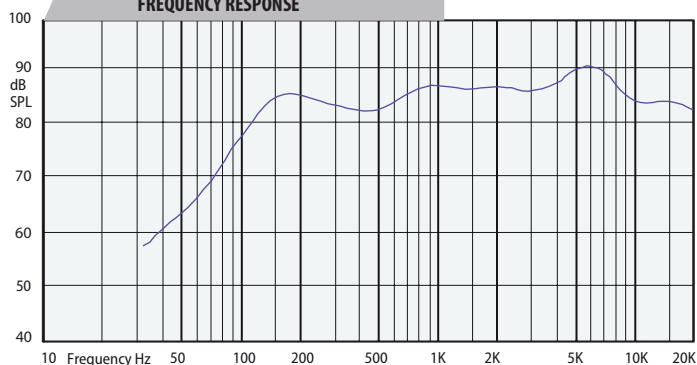

iPlay 6 Wall mount plastic loudspeakers

FREQUENCY DIAGRAMS

TECHNICAL SPECIFICATIONS

Rated power	90 W (8 Ω)
Sensitivity	87 dB (1 W/1 m)
Maximum SPL	110 dB (Pmax /1 m) at 4711 Hz
Frequency response	70 Hz – 20 kHz
Dispersion at 1000 Hz	165° (H) x 133° (V)
Driver dimensions	6" (152 mm) woofer, 1,5" (38 mm) tweeter
Dimensions	285 mm x 195 mm x 200 mm
Weight	3,2 kg
Material	Polypropylene housing with aluminum grill, U bracket – metal
Colour	Papyrus white (RAL 9018) or Black (RAL 9017)

FREQUENCY RESPONSE